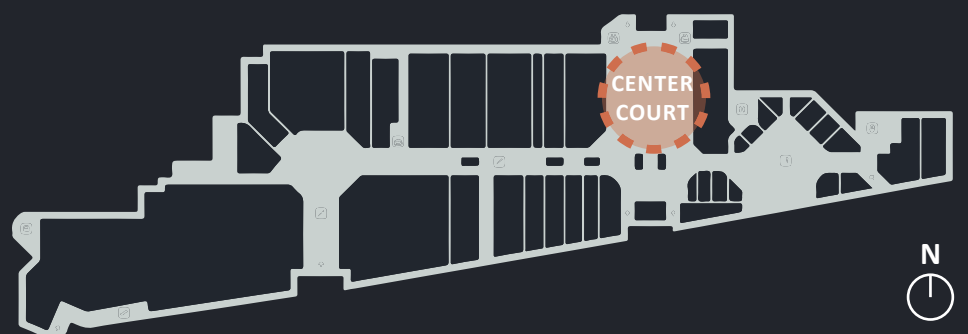

Portage Place Main Floor

Please note that the survey and the information during the event will be available online. **Information boards will also be displayed in a storefront** in Portage Place - 2nd floor across from Art Beat Studio.

Online Survey

For more information about the project or if you want to access the survey, please scan the QR Code or visit our website at:

www.mrichardassociates.ca/truenorthcampus

You can scan the QR Code using the camera on your phone